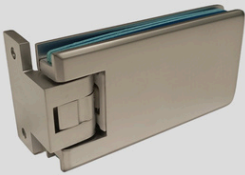

.05 = messinki

.25 = musta

.30 = kiiltokromi

.31 = matta

.35 = rst

Lasi-seinä sarana 60.xx

.05, .25, .30, .31, .35

Lasi-seinä sarana 61.xx