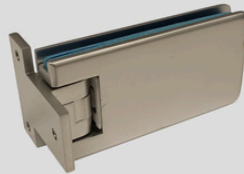

.05 = messinki

.25 = musta

.30 = kiiltokromi

.31 = matta

.35 = rst

Lasi-seinä sarana 60.xx

.05, .25, .30, .31, .35

Lasi-seinä sarana 61.xx