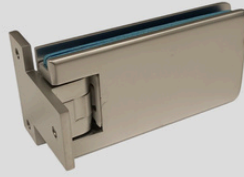

.05 = messinki

.25 = musta

.30 = kiiltokromi

.31 = matta

.35 = rst

Lasi-seinä sarana 60.xx

.05, .25, .30, .31, .35

Lasi-seinä sarana 61.xx