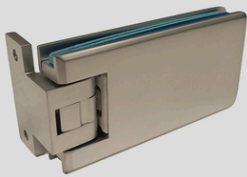

.05 = messinki

.25 = musta

.30 = kiiltokromi

.31 = matta

.35 = rst

Lasi-seinä sarana 60.xx

.05, .25, .30, .31, .35

Lasi-seinä sarana 61.xx