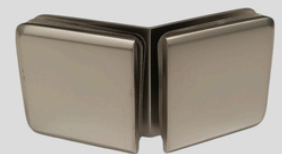

.25, .30, .31

Lasi-lasi kiinnike 41.xx